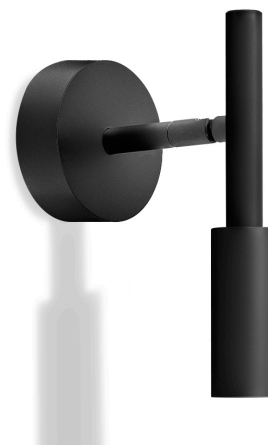

## Tubino

220-240V AC ON-OFF  
A07306.001.0501

● mat black

DIRECT  
LIGHT

### Data sheet

CODE	A07306.001.0501
SYSTEM POWER CONSUMPTION	6,5W
EFFICACY	56.5lm/W
LIGHT SOURCE	LED
LIGHT SOURCE LIFETIME	L70 (B50) 80.000h
COLOUR TEMPERATURE	2700K Ra>90
LIGHT DISTRIBUTION	adjustable
POWER SUPPLY	220-240V AC
FREQUENCY	50/60Hz
ELECTRICAL CONFIGURATION	ON-OFF
DRIVER	integrated included
NOMINAL LUMINOUS FLUX	475lm
LUMEN OUTPUT	339lm
EFFICIENCY	71.4%
WEIGHT	0,62 Kg
PROTECTION DEGREE	IP20
COLOUR TOLLERANCES	SDCM 3
PACKING DIMENSIONS (CM)	14,0 x 24,0 x 29,0

Ceiling or wall lighting fixture for interiors, with swivelling light beam.  
Galvanized sheet metal ceiling or wall bracket.  
Die-cast aluminium wall plate in white, champagne, mat black, bronze or titanium polyacrylic paint.  
Turned brass joints in polyacrylic paint.  
Turned aluminium structure in polyacrylic paint.  
Turned aluminium head rotating on two axes in polyacrylic paint.  
Modelled polycarbonate diffuser with opaline finish.  
Turned brass end cap in polyacrylic paint.