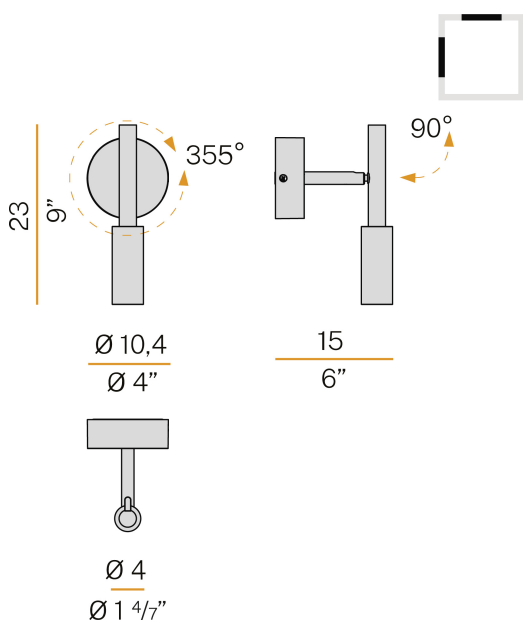

Technical drawing